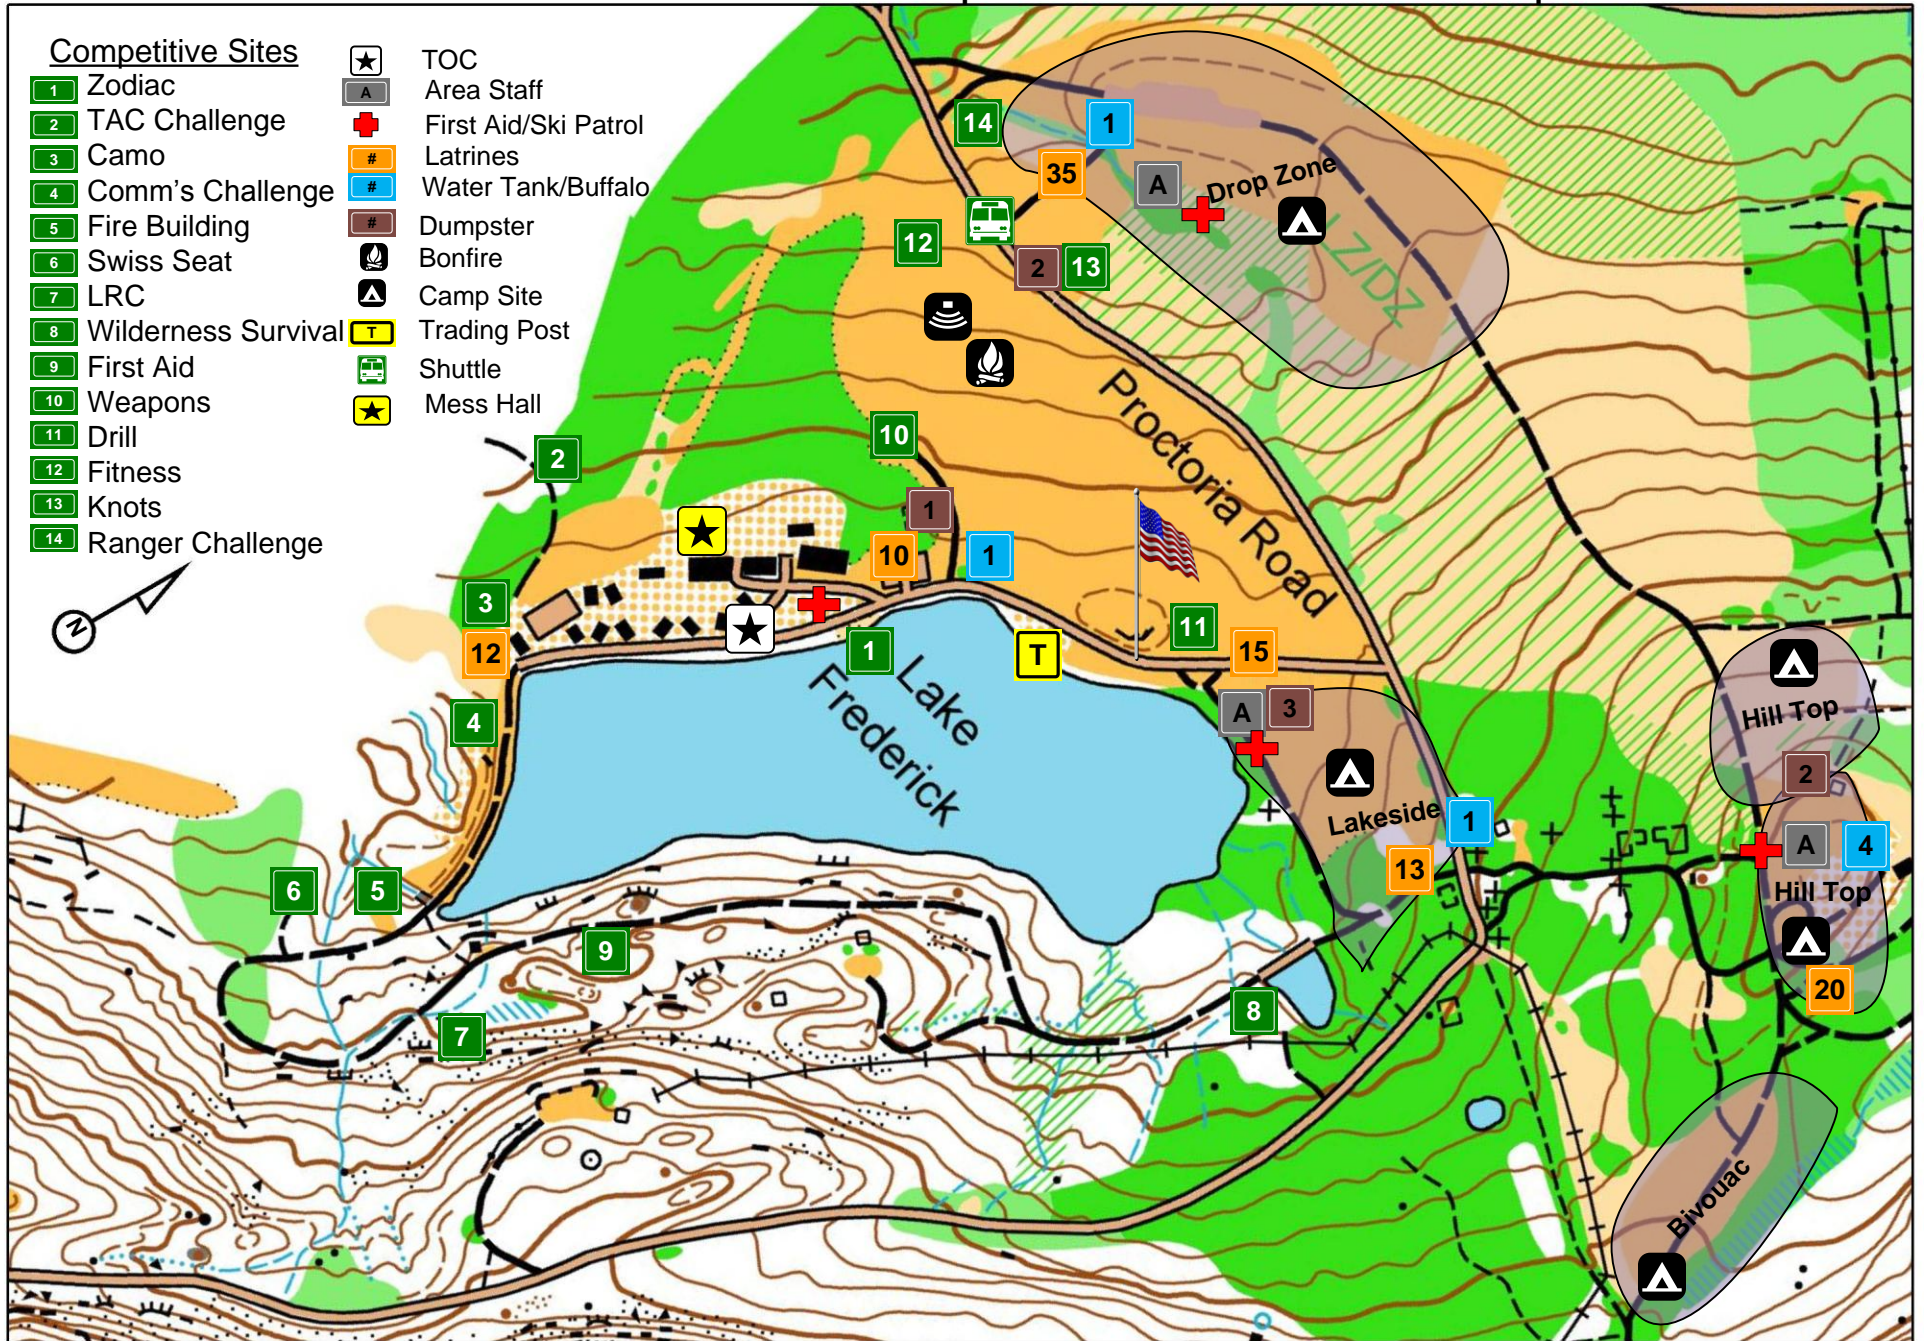

51st Annual West Point Camporee – Lake Frederick Map

1:5,000

Competitive Sites

- 1 Zodiac
- 2 TAC Challenge
- 3 Camo
- 4 Comm's Challenge
- 5 Fire Building
- 6 Swiss Seat
- 7 LRC
- 8 Wilderness Survival
- 9 First Aid
- 10 Weapons
- 11 Drill
- 12 Fitness
- 13 Knots
- 14 Ranger Challenge

- ★ TOC
- A Area Staff
- ⊕ First Aid/Ski Patrol
- # Latrines
- # Water Tank/Bufalo
- # Dumpster
- 🔥 Bonfire
- ▲ Camp Site
- T Trading Post
- 🚌 Shuttle
- ★ Mess Hall

0 50 100 200 300 400 Meters